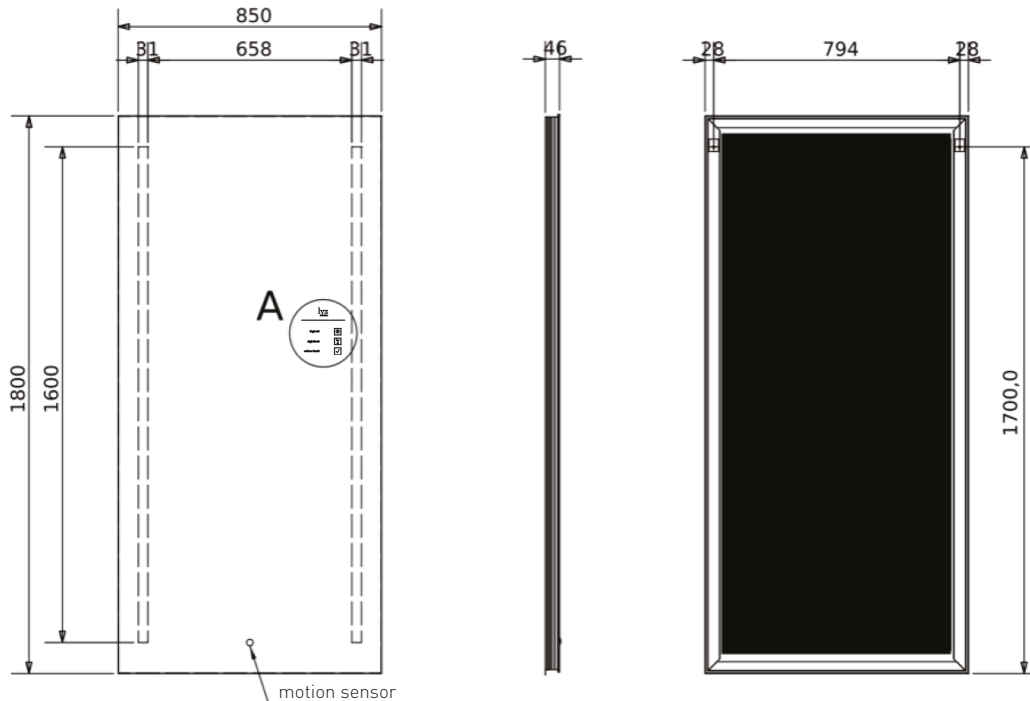

Model: LYZ Standard 85180

Item-nr: ZLYZA0101085180

Full-length mirror for use in changing rooms with switchable lighting modes

Technical information*:

Light colours: 2800 K (nightlook) / 4000 K (daylook) / 5500 K (colourcheck)
 Colour rendering index (Ra): ≥ 90
 Lumen/Metre: 1620 - 1800
 Light intensity (LUX): 500 - 600 at a distance of 70 cm
 Motion sensor (position bottom middle, right and left selectable)

Supply voltage PRI: 220 - 240 VAC, 50/60 Hz // 100 - 120 VAC, 50/60 Hz
 Supply voltage SEC: 24 VDC
 Total power (Watt): 85 W
 Safety class: IP 20
 Ambient temperature: -20 to 40°C
 Measurements (w x h x d): 850 x 1800 x 46 mm
 Weight: 25,6 kg
 Veneer: wrap-around

A (1 : 5)
front touch panel

Options:

- Flip switch (On/Off) in frame placed in height of the front touch panel
- Indirect lighting above and below
- Logo branding
- Illuminated logo branding
- USB port
- Smartphone glass shelf
- Frames upon request